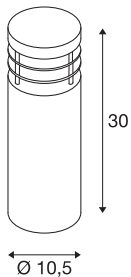

## VAP SLIM 30

outdoor floor stand, TC-TSE, IP44, brushed stainless steel, Ø/H 10/30 cm, max. 20W

Round floor stand of the VAP SLIM series made from weather-resistant stainless steel for direct connection to the 230V mains supply. It is protection class IP44 and suitable for outdoor use. An earth spike as well as a concrete anchor set are available as an option for simplified installation. Other sizes are available as a supplement to the series.

## TECHNICAL DATA

Item no.	230063
Socket	E27
Number of sockets	1
IP Code	IP 44
Assembly	Surface
Assembly details	Ground
Primary nominal voltage	220-240V ~50/60Hz
Safety class	I
Wattage	20 W
Color	stainless steel
Light distribution	asymmetric
Light outlet	direct - indirect
Height	30 cm
Diameter	10.5 cm
Net weight	1.365 kg
Gross weight	1.486 kg
BIG WHITE Page	671

**Recommended lamp**

1005290	T38 E27 , white LED light, 8W 4000K CRI90 240°
1005289	T38 E27 , white LED light, 8W 3000K CRI90 240°

**Accessories**

230061	CONCRETE ANCHOR SET , for VAP SLIM 30/60/90, VAP and BER- RA
230060	EARTH SPIKE , for VAP SLIM 30/60/90, VAP, BERRA and SITRA, gal- vanised steel