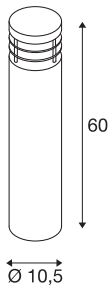

VAP SLIM 60

outdoor floor stand, TC-TSE, IP44, brushed stainless steel, Ø/H 10/60 cm, max. 20W

Round floor stand of the VAP SLIM series made from weather-resistant stainless steel for direct connection to the 230V mains supply. It is protection class IP44 and suitable for outdoor use. An earth spike as well as a concrete anchor set are available as an option for simplified installation. Other sizes are available as a supplement to the series.

TECHNICAL DATA

Item no.	230066
Socket	E27
Number of sockets	1
IP Code	IP 44
Assembly	Surface
Assembly details	Ground
Primary nominal voltage	220-240V ~50/60Hz
Safety class	I
Wattage	20 W
Color	stainless steel
Light distribution	asymmetric
Light outlet	direct - indirect
Height	60 cm
Diameter	10.5 cm
Net weight	2.276 kg
Gross weight	2.485 kg
BIG WHITE Page	671

Recommended lamp

1005290	T38 E27 , white LED light, 8W 4000K CRI90 240°
1005289	T38 E27 , white LED light, 8W 3000K CRI90 240°

Accessories

230061	CONCRETE ANCHOR SET , for VAP SLIM 30/60/90, VAP and BER- RA
230060	EARTH SPIKE , for VAP SLIM 30/60/90, VAP, BERRA and SITRA, gal- vanised steel