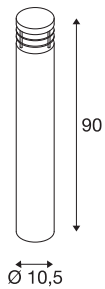

## VAP SLIM 90

outdoor floor stand, TC-TSE, IP44, brushed stainless steel, Ø/H 10/90 cm, max. 20W

Round floor stand of the VAP SLIM series made from weather-resistant stainless steel for direct connection to the 230V mains supply. It is protection class IP44 and suitable for outdoor use. An earth spike as well as a concrete anchor set are available as an option for simplified installation. Other sizes are available as a supplement to the series.

## TECHNICAL DATA

Item no.	230069
Socket	E27
Number of sockets	1
IP Code	IP 44
Assembly	Surface
Assembly details	Ground
Primary nominal voltage	220-240V ~50/60Hz
Safety class	I
Wattage	20 W
Color	stainless steel
Light distribution	asymmetric
Light outlet	direct - indirect
Height	90 cm
Diameter	10.5 cm
Net weight	3.117 kg
Gross weight	3.41 kg
BIG WHITE Page	671

**Recommended lamp**

1005290	T38 E27 , white LED light, 8W 4000K CRI90 240°
1005289	T38 E27 , white LED light, 8W 3000K CRI90 240°

**Accessories**

230061	CONCRETE ANCHOR SET , for VAP SLIM 30/60/90, VAP and BER- RA
230060	EARTH SPIKE , for VAP SLIM 30/60/90, VAP, BERRA and SITRA, gal- vanised steel