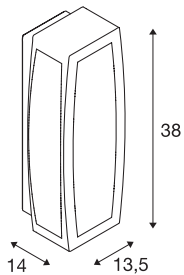

MERIDIAN BOX

outdoor wall light, TC-(D,H,T,Q)SE, IP54, silver-grey, max. 20W, with sensor

The aluminium MERIDIAN series wall light is equipped with a hidden microwave motion detector. The lighting duration, the intensity and the detection area can be specifically set by the user during the installation. With protection class IP54, the luminaire is available in several colour versions and is suitable for outdoor use. The electrical connection is made directly to the 230V mains supply. The MERIDIAN series also includes alternative wall lights of different designs.

TECHNICAL DATA

Item no.	230084
Socket	E27
Number of sockets	1
IP Code	IP 54
Assembly	Surface
Assembly details	Wall
Primary nominal voltage	220-240V ~50/60Hz
Safety class	I
Wattage	25 W
Color	grey
Light distribution	symmetric
Light outlet	direct - indirect
Width	13.5 cm
Height	38 cm
Depth	14 cm
Net weight	1.747 kg
Gross weight	1.969 kg
BIG WHITE Page	747