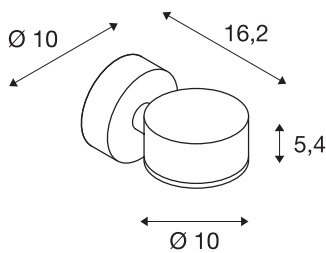

SITRA

outdoor wall light, single-headed, TCR-TSE, IP44, anthracite, max. 9W

The SITRA wall light is made of aluminium and structured glass, which covers the lamp. It is suitable for use outdoors thanks to its IP44 protection class. The electrical connection of the luminaire, which comes in two colours, is made directly to the 230V mains supply. The SITRA series also contains double-headed wall lights and can therefore be used universally.

TECHNICAL DATA

Item no.	230355
Socket	GX53
Number of sockets	1
Number of different light outlets	1
IP Code	IP 44
Assembly	Surface
Assembly details	Wall
Primary nominal voltage	220-240V ~50/60Hz
Safety class	I
Wattage	9 W
Color	anthracite
Light outlet	direct
Width	10 cm
Height	10 cm
Depth	16.2 cm
Net weight	0.71 kg
Gross weight	0.803 kg
BIG WHITE Page	779