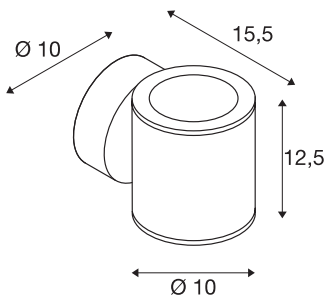

SITRA

outdoor wall light, double-headed, TCR-TSE, IP44, up/down, anthracite, max. 18W

The double-headed SITRA wall light is made from aluminium and structured glass, which covers the lamp. Thanks to the position of the two sockets which are fitted, the mounted luminaire produces two equal but opposite cones of light (UP/DOWN). It is suitable for use outdoors thanks to its IP44 protection class. The electrical connection of the luminaire, which comes in two colours, is made directly to the 230V mains supply. The SITRA series also contains single-headed wall lights and can therefore be used universally.

TECHNICAL DATA

Item no.	230365
Socket	GX53
Number of sockets	2
Number of different light outlets	1
IP Code	IP 44
Assembly	Surface
Assembly details	Wall
Primary nominal voltage	220-240V ~50/60Hz
Safety class	I
Wattage	9 W
Color	anthracite
Light outlet	direct - indirect
Width	10 cm
Height	12.5 cm
Depth	15.5 cm
Net weight	1.082 kg
Gross weight	1.204 kg
BIG WHITE Page	765