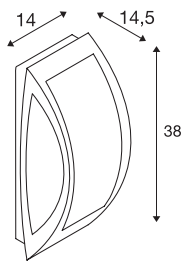

MERIDIAN 2

outdoor wall and ceiling light, TC-(D,H,T,Q)SE, IP54, silver-grey, max. 25W

Aluminium-made wall and ceiling light of the MERIDIAN series with opalescent polycarbonate illumination surface. With protection class IP54, the luminaire is available in several colour versions and is suitable for outdoor use. The electrical connection is made directly to the 230V mains supply. The MERIDIAN series also includes alternative wall lights of different designs.

TECHNICAL DATA

Item no.	230444
Socket	E27
Number of sockets	1
IP Code	IP 54
Impact resistance class	IK 03
Impact resistance	0.35 Joule
Assembly	Surface
Assembly details	Ceiling,Wall
Primary nominal voltage	220-240V ~50/60Hz
Safety class	I
Wattage	25 W
Minimum ambient temperature	-20 °C
Maximum ambient temperature	45 °C
Color	grey
Light distribution	symmetric
Light outlet	direct - indirect
Width	14 cm
Height	38 cm
Depth	14.5 cm
Net weight	1.251 kg
Gross weight	1.467 kg
BIG WHITE Page	746