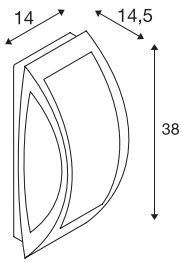

MERIDIAN 2

outdoor wall and ceiling light, TC-(D,H,T,Q)SE, IP54, anthracite, max. 25W

Aluminium-made wall and ceiling light of the MERIDIAN series with opalescent polycarbonate illumination surface. With protection class IP54, the luminaire is available in several colour versions and is suitable for outdoor use. The electrical connection is made directly to the 230V mains supply. The MERIDIAN series also includes alternative wall lights of different designs.

TECHNICAL DATA

| | |
|-----------------------------|-------------------|
| Item no. | 230445 |
| Socket | E27 |
| Number of sockets | 1 |
| IP Code | IP 54 |
| Impact resistance class | IK 03 |
| Impact resistance | 0.35 Joule |
| Assembly | Surface |
| Assembly details | Ceiling,Wall |
| Primary nominal voltage | 220-240V ~50/60Hz |
| Safety class | I |
| Wattage | 25 W |
| Minimum ambient temperature | -20 °C |
| Maximum ambient temperature | 45 °C |
| Color | anthracite |
| Light distribution | symmetric |
| Light outlet | direct - indirect |
| Width | 14 cm |
| Height | 38 cm |
| Depth | 14.5 cm |
| Net weight | 1.23 kg |
| Gross weight | 1.43 kg |
| BIG WHITE Page | 746 |