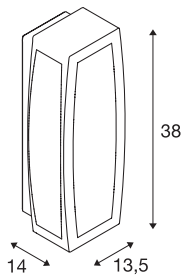

MERIDIAN BOX 2

outdoor wall light, TC-(D,H,T,Q)SE, anthracite, max. 25W, clear plastic

Aluminium-made wall and ceiling light of the MERIDIAN series with opalescent polycarbonate illumination surface. With protection class IP54, the luminaire is available in several colour versions and is suitable for outdoor use. The electrical connection is made directly to the 230V mains supply. The MERIDIAN series also includes alternative wall lights of different designs.

TECHNICAL DATA

Item no.	230655
Socket	E27
Number of sockets	1
IP Code	IP 54
Impact resistance class	IK 02
Impact resistance	0.2 Joule
Assembly	Surface
Assembly details	Wall
Primary nominal voltage	220-240V ~50/60Hz
Safety class	I
Wattage	25 W
Minimum ambient temperature	-20 °C
Maximum ambient temperature	45 °C
Color	anthracite
Light distribution	symmetric
Light outlet	direct - indirect
Width	13.5 cm
Height	38 cm
Depth	14 cm
Net weight	1.753 kg
Gross weight	1.96 kg
BIG WHITE Page	747