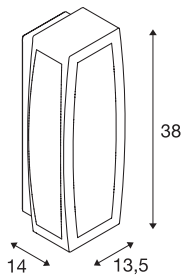

## MERIDIAN BOX 2

outdoor wall light, TC-(D,H,T,Q)SE, rust, max. 25W, transparent plastic

Aluminium-made wall and ceiling light of the MERIDIAN series with opalescent polycarbonate illumination surface. With protection class IP54, the luminaire is available in several colour versions and is suitable for outdoor use. The electrical connection is made directly to the 230V mains supply. The MERIDIAN series also includes alternative wall lights of different designs.

## TECHNICAL DATA

Item no.	230657
Socket	E27
Number of sockets	1
IP Code	IP 54
Impact resistance class	IK 02
Impact resistance	0.2 Joule
Assembly	Surface
Assembly details	Wall
Primary nominal voltage	220-240V ~50/60Hz
Safety class	I
Wattage	25 W
Minimum ambient temperature	-20 °C
Maximum ambient temperature	45 °C
Color	rust
Light distribution	symmetric
Light outlet	direct - indirect
Width	13.5 cm
Height	38 cm
Depth	14 cm
Net weight	1.712 kg
Gross weight	1.917 kg
BIG WHITE Page	747