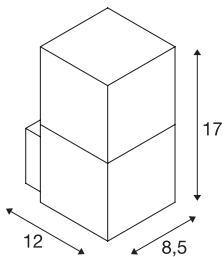

GRAFIT WL

outdoor wall light, TC-DSE, IP44, anthracite, energy-saving lamp, max. 11W

The aluminium-made wall light GRAFHIT WL convinces by its special effect. The lamp shades are made from frosted plastic held in smoked-grey glass look, that disappears in the on mode. Thereby, the fitting visually comes in two different forms. It is suitable for use outdoors thanks to its IP44 protection class. The GRAFIT series also contains floor stands and can therefore be used universally.

TECHNICAL DATA

Item no.	231205
Socket	E27
Lamp	TC-DSE
Number of sockets	1
Lamps included	No
IP Code	IP 44
Assembly	Surface
Assembly details	Wall
Primary nominal voltage	220-240V ~50/60Hz
Safety class	I
Wattage	11 W
Minimum ambient temperature	-20 °C
Maximum ambient temperature	45 °C
Color	anthracite
Light distribution	rotational symmetric
Light outlet	direct - indirect
Width	8.5 cm
Height	17 cm
Depth	11.5 cm
Net weight	0.565 kg
Gross weight	0.691 kg
BIG WHITE Page	743