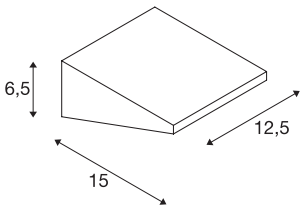

IPERI WALL

outdoor wall light, LED, 4000K, IP44, anthracite, 48 LED, 5W

The IPERI WALL wall light made from aluminium is fitted with a large number of powerful SMD LEDs. With protection class IP44, it is suitable for outdoor use. The different colour versions available are supplied with connection box for simplified installation. In addition, the installation can be extended by floor lamps of the series.

TECHNICAL DATA

Item no.	231315
IP Code	IP 44
Impact resistance class	IK 02
Assembly	Surface
Assembly details	Wall
Primary nominal voltage	220-240V ~50/60Hz
Safety class	II
Wattage	4.5 W
Minimum ambient temperature	-25 °C
Maximum ambient temperature	40 °C
Stroboscopic effect (SVM)	0.03
Lumen	400 lm
Colour temperature	4000 Kelvin
Color	black
CRI	80
LXXBXX data	L70B50
Service life	25000 h
Width	12.5 cm
Height	6.5 cm
Depth	15 cm
Net weight	0.501 kg
Gross weight	0.61 kg