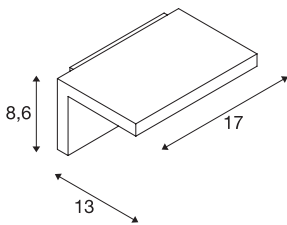

TECHNICAL DATA

Item no.	231351
IP Code	IP 44
Impact resistance class	IK 02
Assembly	Surface
Assembly details	Wall
Primary nominal voltage	220-240V ~50/60Hz
Secondary power / voltage	80 mA
Safety class	I
Wattage	6.8 W
Minimum ambient temperature	-20 °C
Maximum ambient temperature	40 °C
Stroboscopic effect (SVM)	0.03
Lumen	550 lm
Colour temperature	3000 Kelvin
Beam angle	120 °
Color	white
CRI	80
LXXBXX data	L70B50
Service life	25000 h
Width	17 cm
Height	8.6 cm
Depth	13 cm

Light Source

916312		Net weight	0.65 kg
		Gross weight	0.775 kg
		BIG WHITE Page	762