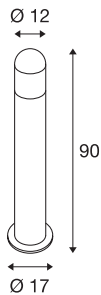

## C-POL

outdoor floor stand, TC-(D,H,T,Q)SE, IP54, anthracite, max. 24W

The C-POL series floor stand made from aluminium provides glare-free illumination by the construction of the incorporated grid. It is suitable for use outdoors thanks to its IP44 protection class. The C-POL series also contains a wall light and can therefore be used universally. As an option a connection box for safe electrical connection to the round luminaire upright, is available. The connection of the luminaire is made to the 230V mains supply.

## TECHNICAL DATA

Item no.	231475
Socket	E27
Number of sockets	1
IP Code	IP 54
Impact resistance class	IK 03
Assembly	Surface
Assembly details	Ground
Primary nominal voltage	220-240V ~50/60Hz
Safety class	I
Wattage	24 W
Color	anthracite
Light distribution	symmetric
Light outlet	direct - indirect
Height	90 cm
Diameter	12 cm
Net weight	3.01 kg
Gross weight	3.788 kg
BIG WHITE Page	672

### Accessories

228730	CONNECTION BOX , 3-pin, IP68
--------	---------------------------------