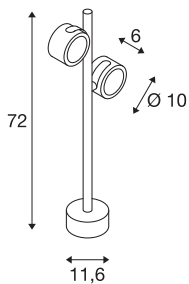

## SITRA SL 360

outdoor floor stand, double-headed, TCR-TSE, IP44, anthracite, max. 18W

This floor lamp SITRA SL 360 is made from aluminium and is suitable for almost all outdoor lighting requirements by two incorporated, multi-directional adjustable lamp heads and IP44 rating. An earth spike is available as an option for simplified installation. The electrical connection of the two colour versions available is made directly to the 230V mains supply. The SITRA SL 360 also includes wall, ceiling and spike lamps and can therefore be used universally.

## TECHNICAL DATA

Item no.	231505
Socket	GX53
Number of sockets	2
Tilt range	90 °
Horizontal rotation range	90 °
Rotating or tilting	rotary Bar and tiltable
IP Code	IP 44
Assembly	Surface
Assembly details	Ground
Primary nominal voltage	220-240V ~50/60Hz
Safety class	I
Wattage	9 W
Color	anthracite
Light outlet	direct
Length	28 cm
Width	11.6 cm
Height	72 cm
Net weight	1.862 kg
Gross weight	2.751 kg
BIG WHITE Page	685

**Accessories**

230060	EARTH SPIKE , for VAP SLIM 30/60/90, VAP, BERRA and SITRA, galvanised steel
--------	---