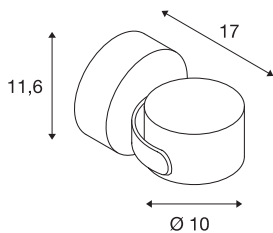

SITRA 360 WL

outdoor wall light, TCR-TSE, IP44, anthracite, max. 9W

This wall and ceiling light of the SITRA 360 WL made from aluminium is suitable for almost all outdoor lighting requirements by a built-in rotatable and tiltable lamp head and IP44 protection class. The electrical connection of the two colour versions available is made directly to the 230V mains supply. The SITRA 360 WL also includes floor stands as well as spike luminaires and can therefore be used universally.

TECHNICAL DATA

Item no.	231515
Socket	GX53
Number of sockets	1
Tilt range	90 °
Horizontal rotation range	90 °
Rotating or tilting	rotary Bar and tiltable
IP Code	IP 44
Assembly	Surface
Assembly details	Ceiling,Wall
Primary nominal voltage	220-240V ~50/60Hz
Safety class	I
Wattage	9 W
Color	anthracite
Light outlet	direct
Height	11.6 cm
Depth	17 cm
Diameter	10 cm
Net weight	0.983 kg
Gross weight	1.084 kg
BIG WHITE Page	808