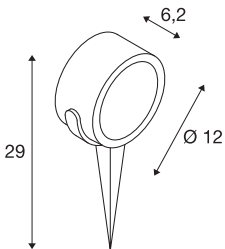

## SITRA EARTH 360

outdoor spike luminaire, single-headed, TCR-TSE, IP44, anthracite, max. 9W

This spike luminaire of the SITRA 360 SPIKE made from aluminium is suitable for almost all outdoor lighting requirements by a built-in rotatable and tiltable lamp head and IP44 protection class. The electrical connection is made using the connection lead and mains plug to the 230V mains supply. The SITRA 360 SPIKE also includes floor stands, wall and ceiling lights and can therefore be used universally.

## TECHNICAL DATA

Item no.	231525
Socket	GX53
Number of sockets	1
Tilt range	90 °
Rotating or tilting	rotary Bar and tiltable
IP Code	IP 44
Impact resistance class	IK 04
Impact resistance	0.5 Joule
Assembly	Surface
Assembly details	Ground
Primary nominal voltage	220-240V ~50/60Hz
Safety class	I
Wattage	9 W
Color	anthracite
Light outlet	direct
Length	12 cm
Width	6.2 cm
Height	12 cm
Net weight	0.695 kg
Gross weight	0.802 kg
BIG WHITE Page	703