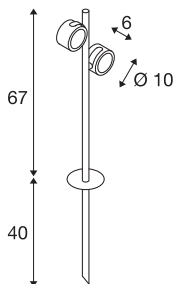

SITRA 360 SL SPIKE

outdoor spike luminaire, double-headed, TCR-TSE, IP44, anthracite, max. 18W

This spike lamp SITRA 360 SL SPIKE is made from aluminium and is suitable for almost all outdoor lighting requirements by two incorporated, multi-directional adjustable lamp heads and IP44 rating. The electrical connection is made using the connection lead and mains plug to the 230V mains supply. The SITRA 360 SL SPIKE also includes floor stands, wall and ceiling lights and can therefore be used universally.

TECHNICAL DATA

Item no.	231535
Socket	GX53
Number of sockets	2
Tilt range	90 °
Horizontal rotation range	90 °
Rotating or tilting	rotary Bar and tiltable
IP Code	IP 44
Impact resistance class	IK 04
Impact resistance	0.5 Joule
Assembly	Surface
Assembly details	Ground
Primary nominal voltage	220-240V ~50/60Hz
Safety class	I
Wattage	9 W
Color	anthracite
Light outlet	direct
Length	28 cm
Width	11.6 cm
Height	67 cm
Net weight	1.845 kg
Gross weight	2.686 kg
BIG WHITE Page	703