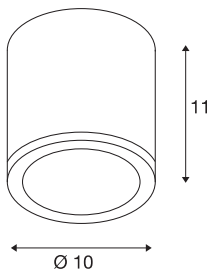

SITRA

outdoor ceiling light, TCR-TSE, IP44, round, white, max. 9W

The SITRA ceiling light is made from aluminium and glass, which covers the lamp. It is suitable for use outdoors thanks to its IP44 protection class. With its built-in GX53 socket, the luminaire is suitable for both LED and energy-saving lamps. The electrical connection of the luminaire, which comes in three colours, is directly to the 230V mains supply.

TECHNICAL DATA

Item no.	231541
Socket	GX53
Lamp	TCR-TSE
Number of sockets	1
Lamps included	No
IP Code	IP 44
Assembly	Surface
Assembly details	Ceiling
Primary nominal voltage	220-240V ~50/60Hz
Safety class	I
Wattage	9 W
Color	white
Light outlet	direct
Height	11 cm
Diameter	10 cm
Net weight	0.713 kg
Gross weight	0.777 kg
BIG WHITE Page	801