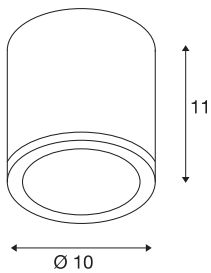

## SITRA

outdoor ceiling light, TCR-TSE, IP44, round, anthracite, max. 9W

The SITRA ceiling light is made from aluminium and glass, which covers the lamp. It is suitable for use outdoors thanks to its IP44 protection class. With its built-in GX53 socket, the luminaire is suitable for both LED and energy-saving lamps. The electrical connection of the luminaire, which comes in three colours, is directly to the 230V mains supply.

## TECHNICAL DATA

Item no.	231545
Socket	GX53
Lamp	TCR-TSE
Number of sockets	1
Lamps included	No
IP Code	IP 44
Assembly	Surface
Assembly details	Ceiling
Primary nominal voltage	220-240V ~50/60Hz
Safety class	I
Wattage	9 W
Color	anthracite
Light outlet	direct
Height	11 cm
Diameter	10 cm
Net weight	0.703 kg
Gross weight	0.76 kg
BIG WHITE Page	801