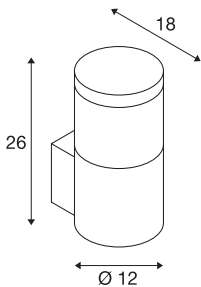

F-POL WALL

outdoor wall light, TC-(D,H,T,Q)SE, IP54, round, anthracite, max. 20W

The F-POL series wall light made from aluminium provides glare-free illumination by the construction of the incorporated grid. It is suitable for use outdoors thanks to its IP54 protection class. The F-POL series also contains a floor stand and can therefore be used universally.

TECHNICAL DATA

Item no.	231585
Socket	E27
Number of sockets	1
IP Code	IP 54
Impact resistance class	IK 07
Assembly	Surface
Assembly details	Wall
Primary nominal voltage	220-240V ~50/60Hz
Safety class	I
Wattage	20 W
Color	anthracite
Light distribution	symmetric
Light outlet	direct - indirect
Height	26 cm
Depth	18 cm
Diameter	12 cm
Net weight	1.612 kg
Gross weight	1.773 kg
BIG WHITE Page	778