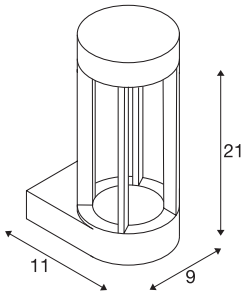

SLOTS WALL

outdoor wall light, LED, 3000K, anthracite, 4.5 W

In the SLOTS WALL wall light made from aluminium, the incorporated COB LED module generates an indirectly radiating, warm white light. With protection class IP44, it is suitable for outdoor use. The luminaire is ready to be connected directly to the 230V mains supply.

TECHNICAL DATA

Item no.	231805
IP Code	IP 44
Assembly	Surface
Assembly details	Wall
Primary nominal voltage	220-240V ~50/60Hz
Safety class	I
Wattage	4.5 W
Minimum ambient temperature	-20 °C
Maximum ambient temperature	50 °C
Level of inrush current	3 A
Duration of inrush current	400 µs
Stroboscopic effect (SVM)	0.01
Lumen	140 lm
Colour temperature	3000 Kelvin
Color	anthracite
CRI	80
LXXBXX data	L70B50
Service life	25000 h
Height	21 cm
Depth	11 cm
Diameter	9 cm
Net weight	0.856 kg

Light Source

1100376		Gross weight	1.038 kg
		BIG WHITE Page	768