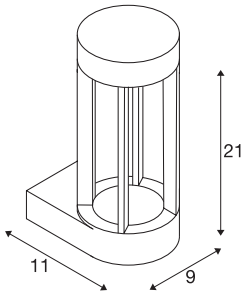

## SLOTS WALL

outdoor wall light, LED, 3000K, rust, 4.5 W

In the SLOTS WALL wall light made from aluminium, the incorporated COB LED module generates an indirectly radiating, warm white light. With protection class IP44, it is suitable for outdoor use. The luminaire is ready to be connected directly to the 230V mains supply.

## TECHNICAL DATA

Item no.	231807
IP Code	IP 44
Assembly	Surface
Assembly details	Wall
Primary nominal voltage	220-240V ~50/60Hz
Safety class	I
Wattage	4.5 W
Minimum ambient temperature	-20 °C
Maximum ambient temperature	50 °C
Level of inrush current	3 A
Duration of inrush current	400 µs
Stroboscopic effect (SVM)	0.01
Lumen	140 lm
Colour temperature	3000 Kelvin
Color	rust
LXXBXX data	L70B50
Service life	25000 h
Height	21 cm
Depth	11 cm
Diameter	9 cm
Net weight	0.877 kg
Gross weight	1.066 kg

Light Source

1100376	 The logo consists of a small square containing the letters 'A' and 'G' stacked vertically, followed by a yellow arrow pointing to the right with the letter 'E' inside it.	BIG WHITE Page	768
---------	--	----------------	-----