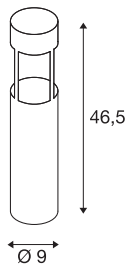

## SLOTS 45

outdoor floor stand, LED, 3000K, anthracite, Ø/H 9/46.5 cm, max. 4.5W

In the SLOTS 45 floor stand made from aluminium, the incorporated COB LED module generates an indirectly radiating warm white light. With protection class IP44, it is suitable for outdoor use. As an option, a screw set as well as a connection box for safe electrical connection is available within the round bollard. A concrete anchor set is included.

## TECHNICAL DATA

Item no.	231815
IP Code	IP 44
Assembly	Surface
Assembly details	Ground
Primary nominal voltage	220-240V ~50/60Hz
Safety class	I
Wattage	4.5 W
Minimum ambient temperature	-20 °C
Maximum ambient temperature	45 °C
Level of inrush current	3 A
Duration of inrush current	400 µs
Stroboscopic effect (SVM)	0.01
Lumen	200 lm
Colour temperature	3000 Kelvin
Beam angle	68 °
Color	anthracite
CRI	80
LXXBXX data	L70B50
Service life	25000 h
Height	46.5 cm
Diameter	9 cm
Net weight	1.329 kg

Light Source

1100376		Gross weight	1.619 kg
		BIG WHITE Page	675