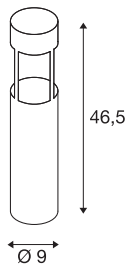

SLOTS 45

outdoor floor stand, LED, 3000K, rust, Ø/H 9/46.5 cm, 4.5W

In the SLOTS 45 floor stand made from aluminium, the incorporated COB LED module generates an indirectly radiating warm white light. With protection class IP44, it is suitable for outdoor use. As an option, a screw set as well as a connection box for safe electrical connection is available within the round bollard. A concrete anchor set is included.

TECHNICAL DATA

Item no.	231817
IP Code	IP 44
Assembly	Surface
Assembly details	Ground
Primary nominal voltage	220-240V ~50/60Hz
Safety class	I
Wattage	4.5 W
Minimum ambient temperature	-20 °C
Maximum ambient temperature	45 °C
Level of inrush current	3 A
Duration of inrush current	400 µs
Stroboscopic effect (SVM)	0.01
Lumen	200 lm
Colour temperature	3000 Kelvin
Beam angle	68 °
Color	rust
LXXBXX data	L70B50
Service life	25000 h
Height	46.5 cm
Diameter	9 cm
Net weight	1.312 kg
Gross weight	1.615 kg

Light Source

1100376	 The logo consists of a small square with the letters 'A' and 'G' stacked vertically on the left, and a yellow arrow pointing to the right containing the letter 'E' on the right.	BIG WHITE Page	675
---------	---	----------------	-----