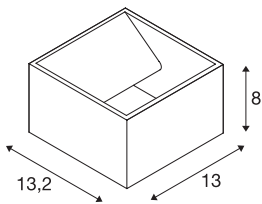

LOGS WALL

outdoor wall light, LED, 3000K, IP44, square, white, 8W

The indirect LED wall luminaire LOGS WALL is made from aluminium and equipped with a high-performance planar LED. Depending on the version various housing colours are available. The required driver for direct connection to 230V mains supply is included in each package. In addition, the installation can be extended by floor lamps of the series.

TECHNICAL DATA

Item no.	232101
IP Code	IP 65
Impact resistance class	IK 04
Assembly	Surface
Assembly details	Wall
Primary nominal voltage	220-240V ~50/60Hz
Secondary power / voltage	500 mA
Safety class	I
Wattage	9.5 W
Maximum ambient temperature	40 °C
Level of inrush current	4.7 A
Duration of inrush current	30 µs
Stroboscopic effect (SVM)	0.01
Lumen	800 lm
Colour temperature	3000 Kelvin
Color	white
CRI	80
LXXBXX data	L70B50
Service life	40000 h
Width	13 cm
Height	8 cm
Depth	13.2 cm

Light Source

916376	
--------	---

Net weight	0.935 kg
Gross weight	1.196 kg
BIG WHITE Page	775