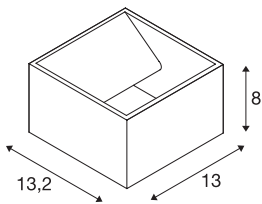

LOGS WALL

outdoor wall light, LED, 3000K, IP44, square, anthracite, 8W

The indirect LED wall luminaire LOGS WALL is made from aluminium and equipped with a high-performance planar LED. Depending on the version various housing colours are available. The required driver for direct connection to 230V mains supply is included in each package. In addition, the installation can be extended by floor lamps of the series.

TECHNICAL DATA

Item no.	232105
IP Code	IP 65
Impact resistance class	IK 04
Assembly	Surface
Assembly details	Wall
Primary nominal voltage	220-240V ~50/60Hz
Secondary power / voltage	500 mA
Safety class	I
Wattage	9.5 W
Maximum ambient temperature	40 °C
Level of inrush current	4.7 A
Duration of inrush current	30 µs
Stroboscopic effect (SVM)	0.01
Lumen	520 lm
Colour temperature	3000 Kelvin
Color	anthracite
CRI	80
LXXBXX data	L70B50
Service life	40000 h
Width	13 cm
Height	8 cm
Depth	13.2 cm

Light Source

916376		Net weight	0.925 kg
		Gross weight	1.194 kg
		BIG WHITE Page	775