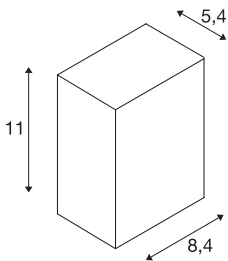

QUAD 1 XL

wall light, LED, 3000K, IP44, square, white, 3.2W

The QUAD 1 XL wall light is available in several colours, and fitted with a powerful, warm white LED. The electrical connection of the aluminium luminaire is made directly to the 230V mains supply using the built-in driver. Thanks to its IP44 protection class, the luminaire is suitable for outdoor use.

TECHNICAL DATA

Item no.	232431
Number of different light outlets	1
IP Code	IP 44
Impact resistance class	IK 05
Assembly	Surface
Assembly details	Wall
Primary nominal voltage	100-240V ~50/60Hz
Secondary power / voltage	350 mA
Safety class	I
Wattage	4.5 W
Minimum ambient temperature	-20 °C
Maximum ambient temperature	40 °C
Level of inrush current	5 A
Duration of inrush current	25 µs
Stroboscopic effect (SVM)	0.01
Lumen	290 lm
Colour temperature	3000 Kelvin
Beam angle	110 °
Color	white
CRI	80
LXXBXX data	L70B50
Service life	30000 h

Light Source

916530	
--------	---

Width	8.4 cm
Height	11 cm
Depth	5.4 cm
Net weight	0.612 kg
Gross weight	0.663 kg
BIG WHITE Page	755