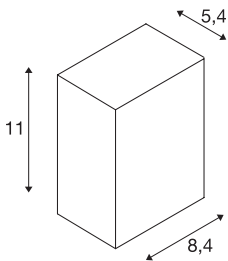

## QUAD 1 XL

wall light, LED, 3000K, IP44, square, anthracite, 3.2W

The QUAD 1 XL wall light is available in several colours, and fitted with a powerful, warm white LED. The electrical connection of the aluminium luminaire is made directly to the 230V mains supply using the built-in driver. Thanks to its IP44 protection class, the luminaire is suitable for outdoor use.

## TECHNICAL DATA

Item no.	232435
Number of different light outlets	1
IP Code	IP 44
Impact resistance class	IK 05
Assembly	Surface
Assembly details	Wall
Primary nominal voltage	100-240V ~50/60Hz
Secondary power / voltage	350 mA
Safety class	I
Wattage	4.5 W
Minimum ambient temperature	-20 °C
Maximum ambient temperature	40 °C
Level of inrush current	5 A
Duration of inrush current	25 µs
Stroboscopic effect (SVM)	0.01
Lumen	260 lm
Colour temperature	3000 Kelvin
Beam angle	110 °
Color	anthracite
LXXBXX data	L70B50
Service life	30000 h
Width	8.4 cm

Light Source

916530	
--------	---

Height	11 cm
Depth	5.4 cm
Net weight	0.606 kg
Gross weight	0.658 kg
BIG WHITE Page	752