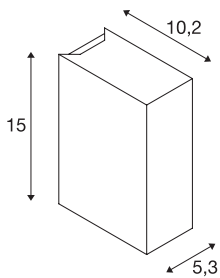

QUAD 2 XL

wall light, LED, 3000K, IP44, square, up/down, white, 3.2W

The QUAD 2 XL wall light is available in several colours, and fitted with a powerful, warm white LED. The electrical connection of the aluminium luminaire is made directly to the 230V mains supply using the built-in driver. Thanks to its IP44 protection class, the luminaire is suitable for outdoor use.

TECHNICAL DATA

Item no.	232441
Number of different light outlets	2
IP Code	IP 44
Assembly	Surface
Assembly details	Wall
Primary nominal voltage	100-277V ~50/60Hz
Secondary power / voltage	350 mA
Safety class	I
Wattage	8 W
Minimum ambient temperature	-20 °C
Maximum ambient temperature	40 °C
Level of inrush current	5 A
Duration of inrush current	25 µs
Stroboscopic effect (SVM)	0.01
Lumen	580 lm
Colour temperature	3000 Kelvin
Beam angle	110 °
Color	white
LXXBXX data	L70B50
Service life	30000 h
Width	5.3 cm
Height	15 cm

Light Source

916530	
--------	---

Depth	10.2 cm
Net weight	1.009 kg
Gross weight	1.08 kg
BIG WHITE Page	753