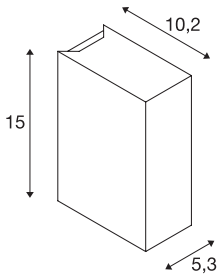

## QUAD 2 XL

wall light, LED, 3000K, IP44, square, up/down, anthracite, 3.2W

The QUAD 2 XL wall light is available in several colours, and fitted with a powerful, warm white LED. The electrical connection of the aluminium luminaire is made directly to the 230V mains supply using the built-in driver. Thanks to its IP44 protection class, the luminaire is suitable for outdoor use.

## TECHNICAL DATA

Item no.	232445
Number of different light outlets	2
IP Code	IP 44
Assembly	Surface
Assembly details	Wall
Primary nominal voltage	100-277V ~50/60Hz
Secondary power / voltage	350 mA
Safety class	I
Wattage	8 W
Minimum ambient temperature	-20 °C
Maximum ambient temperature	40 °C
Level of inrush current	5 A
Duration of inrush current	25 µs
Stroboscopic effect (SVM)	0.01
Lumen	520 lm
Colour temperature	3000 Kelvin
Beam angle	110 °
Color	anthracite
LXXBXX data	L70B50
Service life	30000 h
Width	5.3 cm
Height	15 cm

Light Source

916530	
--------	---

Depth	10.2 cm
Net weight	0.999 kg
Gross weight	1.062 kg
BIG WHITE Page	753