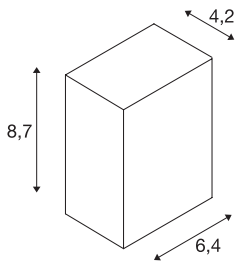

## QUAD 1

wall light, LED, 3000K, IP44, square, white, 4.6W

The QUAD 1 wall light is available in several colours, and fitted with a powerful, warm white power LED. The electrical connection of the aluminium luminaire is made directly to the 230V mains supply using the built-in driver. Thanks to its IP44 protection class, the luminaire is suitable for outdoor use.

## TECHNICAL DATA

Item no.	232461
Number of different light outlets	1
IP Code	IP 44
Assembly	Surface
Assembly details	Wall
Primary nominal voltage	200-240V ~50/60Hz
Secondary power / voltage	700 mA
Safety class	I
Wattage	4.6 W
Stroboscopic effect (SVM)	0.03
Lumen	100 lm
Colour temperature	3000 Kelvin
Beam angle	90 °
Color	white
CRI	80
LXXBXX data	L70B50
Service life	30000 h
Light outlet	direct
Width	6.4 cm
Height	8.7 cm
Depth	4.2 cm
Net weight	0.321 kg

Light Source

916382	 The logo consists of the letters 'A' and 'G' stacked vertically inside a red square with a white border.	Gross weight	0.354 kg
		BIG WHITE Page	752