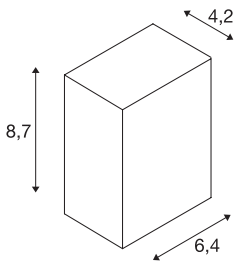

QUAD 1

wall light, LED, 3000K, IP44, square, anthracite, 4.6W

The QUAD 1 wall light is available in several colours, and fitted with a powerful, warm white power LED. The electrical connection of the aluminium luminaire is made directly to the 230V mains supply using the built-in driver. Thanks to its IP44 protection class, the luminaire is suitable for outdoor use.

TECHNICAL DATA

Item no.	232465
Number of different light outlets	1
IP Code	IP 44
Assembly	Surface
Assembly details	Wall
Primary nominal voltage	200-240V ~50/60Hz
Secondary power / voltage	700 mA
Safety class	I
Wattage	4.6 W
Stroboscopic effect (SVM)	0.03
Lumen	80 lm
Colour temperature	3000 Kelvin
Beam angle	90 °
Color	anthracite
CRI	80
LXXBXX data	L70B50
Service life	30000 h
Light outlet	direct
Width	6.4 cm
Height	8.7 cm
Depth	4.2 cm
Net weight	0.307 kg

Light Source

916382	 The logo consists of the letters 'A' and 'G' stacked vertically inside a red square with a white border.	Gross weight	0.342 kg
		BIG WHITE Page	752