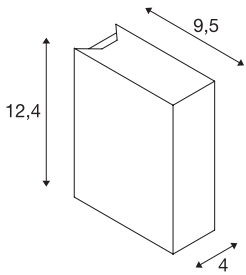

QUAD 2

wall light, LED, 3000K, IP44, square, up/down, anthracite, 6W

The QUAD 2 wall light is available in several colours, and fitted with a powerful, warm white LEDs. The two oppositely arranged light sources create two similar light beams (UP/DOWN). The electrical connection of the aluminium luminaire is made directly to the 230V mains supply using the built-in driver. Thanks to its IP44 protection class, the luminaire is suitable for outdoor use.

TECHNICAL DATA

Item no.	232475
Number of different light outlets	2
IP Code	IP 44
Assembly	Surface
Assembly details	Wall
Primary nominal voltage	100-277V ~50/60Hz
Secondary power / voltage	700 mA
Safety class	I
Wattage	6.4 W
Minimum ambient temperature	-20 °C
Maximum ambient temperature	50 °C
Level of inrush current	5 A
Duration of inrush current	25 µs
Stroboscopic effect (SVM)	0.02
Lumen	250 lm
Colour temperature	3000 Kelvin
Beam angle	60 °
Color	anthracite
LXXBXX data	L70B50
Service life	30000 h
Width	4 cm
Height	12.4 cm

Light Source

916521		Depth	9.5 cm
		Net weight	0.648 kg
		Gross weight	0.699 kg