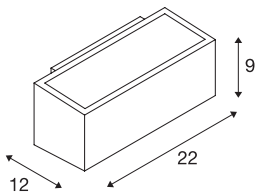

## BOX

outdoor wall light, QT-DE12, IP44, square, up/down, anthracite, max. 80W

Single-headed wall light BOX consisting of aluminium and glass that covers the two light outlets opposite to one another (UP/DOWN). It is protection class IP44 and suitable for outdoor use. The electrical connection of the luminaire, which comes in various colours, is made directly to the 230V mains supply.

## TECHNICAL DATA

Item no.	232485
Socket	R7s 78mm
Number of sockets	1
Number of different light outlets	2
IP Code	IP 44
Impact resistance class	IK 03
Impact resistance	0.35 Joule
Assembly	Surface
Assembly details	Wall
Primary nominal voltage	220-240V ~50/60Hz
Safety class	I
Wattage	80 W
Maximum ambient temperature	45 °C
Color	anthracite
Width	22 cm
Height	9 cm
Depth	12 cm
Net weight	1.291 kg
Gross weight	1.391 kg
BIG WHITE Page	773