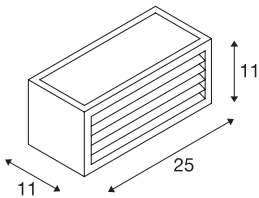

BOX-L

outdoor wall light, TC-(D,H,T,Q)SE, IP44, square, white, max. 18W

Single-headed BOX-L wall light consists of painted aluminium and frosted acrylic, which covers the three light outlets. It is protection class IP44 and suitable for outdoor use. The electrical connection of the luminaire, which comes in various colours, is made directly to the 230V mains supply.

TECHNICAL DATA

Item no.	232491
Socket	E27
Number of sockets	1
Number of different light outlets	2
IP Code	IP 54
Assembly	Surface
Assembly details	Wall
Primary nominal voltage	220-240V ~50/60Hz
Safety class	I
Wattage	18 W
Color	white
Light distribution	symmetric
Light outlet	direct - indirect
Width	25 cm
Height	11 cm
Depth	11 cm
Net weight	1.144 kg
Gross weight	1.273 kg
BIG WHITE Page	773