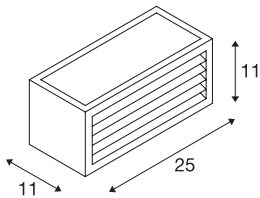

BOX-L

outdoor wall light, TC-(D,H,T,Q)SE, IP44, square, anthracite, max. 18W

Single-headed BOX-L wall light consists of painted aluminium and frosted acrylic, which covers the three light outlets. It is protection class IP44 and suitable for outdoor use. The electrical connection of the luminaire, which comes in various colours, is made directly to the 230V mains supply.

TECHNICAL DATA

Item no.	232495
Socket	E27
Number of sockets	1
Number of different light outlets	2
IP Code	IP 54
Assembly	Surface
Assembly details	Wall
Primary nominal voltage	220-240V ~50/60Hz
Safety class	I
Wattage	18 W
Color	anthracite
Light distribution	symmetric
Light outlet	direct - indirect
Width	25 cm
Height	11 cm
Depth	11 cm
Net weight	1.144 kg
Gross weight	1.264 kg
BIG WHITE Page	773