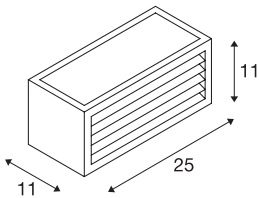

## BOX-L

outdoor wall light, TC-(D,H,T,Q)SE, IP44, square, rust, max. 18W

Single-headed BOX-L wall light consists of painted aluminium and frosted acrylic, which covers the three light outlets. It is protection class IP44 and suitable for outdoor use. The electrical connection of the luminaire, which comes in various colours, is made directly to the 230V mains supply.

## TECHNICAL DATA

Item no.	232497
Socket	E27
Number of sockets	1
Number of different light outlets	2
IP Code	IP 54
Assembly	Surface
Assembly details	Wall
Primary nominal voltage	220-240V ~50/60Hz
Safety class	I
Wattage	18 W
Color	rust
Light distribution	symmetric
Light outlet	direct - indirect
Width	25 cm
Height	11 cm
Depth	11 cm
Net weight	1.133 kg
Gross weight	1.257 kg
BIG WHITE Page	773