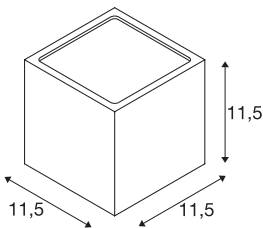

## SITRA CUBE

outdoor wall light, TCR-TSE, IP44, anthracite, max. 18W

Cube-shaped wall light SITRA CUBE made from painted aluminium. Thanks to the position of the two sockets which are fitted, the mounted luminaire produces two equal but opposite cones of light (UP/DOWN). With protection class IP44 it is suitable for outdoor use. The electrical connection of the luminaire, which comes in various colours, is directly to the 230V mains supply.

## TECHNICAL DATA

Item no.	232535
Socket	GX53
Lamp	TCR-TSE
Number of sockets	2
Lamps included	No
Number of different light outlets	2
IP Code	IP 44
Assembly	Surface
Assembly details	Wall
Primary nominal voltage	220-240V ~50/60Hz
Safety class	I
Wattage	9 W
Color	anthracite
Light outlet	direct - indirect
Width	10.8 cm
Height	11.5 cm
Depth	11 cm
Net weight	1.211 kg
Gross weight	1.284 kg
BIG WHITE Page	741