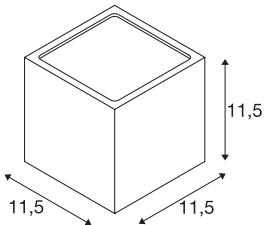

SITRA CUBE

outdoor wall light, TCR-TSE, IP44, rust, max. 18W

Cube-shaped wall light SITRA CUBE made from painted aluminium. Thanks to the position of the two sockets which are fitted, the mounted luminaire produces two equal but opposite cones of light (UP/DOWN). With protection class IP44 it is suitable for outdoor use. The electrical connection of the luminaire, which comes in various colours, is directly to the 230V mains supply.

TECHNICAL DATA

Item no.	232537
Socket	GX53
Lamp	TCR-TSE
Number of sockets	2
Lamps included	No
Number of different light outlets	2
IP Code	IP 44
Assembly	Surface
Assembly details	Wall
Primary nominal voltage	220-240V ~50/60Hz
Safety class	I
Wattage	9 W
Color	rust
Light outlet	direct - indirect
Width	10.8 cm
Height	11.5 cm
Depth	11 cm
Net weight	1.213 kg
Gross weight	1.289 kg
BIG WHITE Page	741