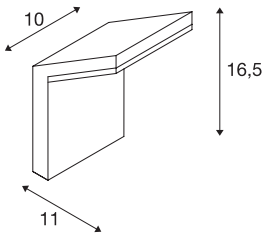

## TECHNICAL DATA

Item no.	232905
IP Code	IP 44
Impact resistance class	IK 02
Assembly	Surface
Assembly details	Wall
Primary nominal voltage	220-240V ~50/60Hz
Secondary power / voltage	110 mA
Safety class	I
Wattage	9 W
Minimum ambient temperature	-20 °C
Maximum ambient temperature	40 °C
Stroboscopic effect (SVM)	0.02
Lumen	740 lm
Colour temperature	3000 Kelvin
Beam angle	120 °
Color	anthracite
CRI	80
LXXBXX data	L70B50
Service life	25000 h
Width	10 cm
Height	16.5 cm
Depth	11 cm

Light Source

916446	
--------	---

Net weight	0.391 kg
Gross weight	0.478 kg
BIG WHITE Page	771