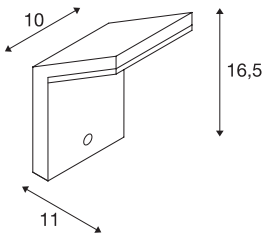

## TECHNICAL DATA

Item no.	232915
IP Code	IP 44
Impact resistance class	IK 02
Assembly	Surface
Assembly details	Wall
Primary nominal voltage	220-240V ~50/60Hz
Secondary power / voltage	110 mA
Safety class	I
Wattage	9 W
Minimum ambient temperature	-20 °C
Maximum ambient temperature	40 °C
Stroboscopic effect (SVM)	0.02
Lumen	740 lm
Colour temperature	3000 Kelvin
Beam angle	120 °
Color	anthracite
CRI	80
LXXBXX data	L70B50
Service life	25000 h
Width	10 cm
Height	16.5 cm
Depth	11 cm

Light Source

916446		Net weight	0.428 kg
		Gross weight	0.52 kg
		BIG WHITE Page	771