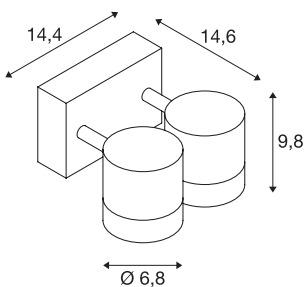

## MYRA WALL

outdoor wall and ceiling light, double-headed, QPAR-51, IP55, silver-grey, max.100W

The wall and ceiling light of the MYRA series is made from painted aluminium and glass, which covers the lamp(s). The lamp heads can be rotated and swivelled. With protection class IP55, it is suitable for outdoor use. The electrical connection of the luminaire, which comes in various colours, is directly to the 230V mains supply. The MYRA series includes other floor stands, display fittings and can therefore be used universally.

## TECHNICAL DATA

Item no.	233094
Socket	GU10
Number of sockets	2
Tilt range	45 °
Horizontal rotation range	340 °
Rotating or tilting	rotary Bar and tiltable
IP Code	IP 55
Assembly	Surface
Assembly details	Ceiling,Wall
Primary nominal voltage	220-240V ~50/60Hz
Safety class	I
Wattage	50 W
Color	grey
Light outlet	direct
Width	14.6 cm
Height	9.8 cm
Depth	14.4 cm
Net weight	0.992 kg
Gross weight	1.229 kg
BIG WHITE Page	811