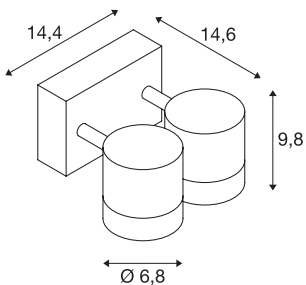

MYRA WALL

outdoor wall and ceiling light, double-headed, QPAR-51, IP55, anthracite, max.100W

The wall and ceiling light of the MYRA series is made from painted aluminium and glass, which covers the lamp(s). The lamp heads can be rotated and swivelled. With protection class IP55, it is suitable for outdoor use. The electrical connection of the luminaire, which comes in various colours, is directly to the 230V mains supply. The MYRA series includes other floor stands, display fittings and can therefore be used universally.

TECHNICAL DATA

| | |
|---------------------------|-------------------------|
| Item no. | 233095 |
| Socket | GU10 |
| Number of sockets | 2 |
| Tilt range | 45 ° |
| Horizontal rotation range | 340 ° |
| Rotating or tilting | rotary Bar and tiltable |
| IP Code | IP 55 |
| Assembly | Surface |
| Assembly details | Ceiling,Wall |
| Primary nominal voltage | 220-240V ~50/60Hz |
| Safety class | I |
| Wattage | 50 W |
| Color | anthracite |
| Light outlet | direct |
| Width | 14.6 cm |
| Height | 9.8 cm |
| Depth | 14.4 cm |
| Net weight | 0.99 kg |
| Gross weight | 1.226 kg |
| BIG WHITE Page | 811 |