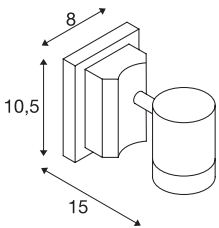

MYRA WALL

outdoor wall and ceiling light, single-headed, QPAR51, IP55, silver-grey, max. 50W

The wall and ceiling light of the MYRA series is made from painted aluminium and glass, which covers the lamp(s). The lamp heads can be rotated and swivelled. With protection class IP55, it is suitable for outdoor use. The electrical connection of the luminaire, which comes in various colours, is directly to the 230V mains supply. The MYRA series includes other floor stands, display fittings and can therefore be used universally.

TECHNICAL DATA

Item no.	233104
Socket	GU10
Number of sockets	1
Tilt range	45 °
Horizontal rotation range	340 °
Rotating or tilting	rotary Bar and tiltable
IP Code	IP 55
Impact resistance class	IK 02
Assembly	Surface
Assembly details	Ceiling,Wall
Primary nominal voltage	220-240V ~50/60Hz
Safety class	I
Wattage	50 W
Color	grey
Light outlet	direct
Width	8 cm
Height	10.5 cm
Depth	15 cm
Diameter	7 cm
Net weight	0.569 kg
Gross weight	0.642 kg
BIG WHITE Page	785