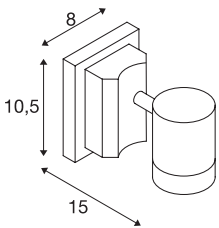

## MYRA WALL

outdoor wall and ceiling light, single-headed, QPAR51, IP55, anthracite, max. 50W

The wall and ceiling light of the MYRA series is made from painted aluminium and glass, which covers the lamp(s). The lamp heads can be rotated and swivelled. With protection class IP55, it is suitable for outdoor use. The electrical connection of the luminaire, which comes in various colours, is directly to the 230V mains supply. The MYRA series includes other floor stands, display fittings and can therefore be used universally.

## TECHNICAL DATA

Item no.	233105
Socket	GU10
Number of sockets	1
Tilt range	45 °
Horizontal rotation range	340 °
Rotating or tilting	rotary Bar and tiltable
IP Code	IP 55
Impact resistance class	IK 02
Assembly	Surface
Assembly details	Ceiling,Wall
Primary nominal voltage	220-240V ~50/60Hz
Safety class	I
Wattage	50 W
Color	anthracite
Light outlet	direct
Width	8 cm
Height	10.5 cm
Depth	15 cm
Diameter	7 cm
Net weight	0.566 kg
Gross weight	0.636 kg
BIG WHITE Page	785