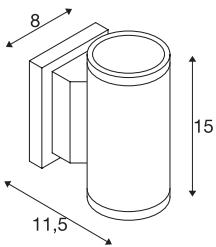

## MYRA

outdoor wall light, QPAR51, IP55, up/down, silver-grey, max. 70W

The wall light of the MYRA series is made from painted aluminium and glass, which covers the lamp. Thanks to the position of the two sockets which are fitted, the mounted luminaire produces two equal but opposite cones of light (UP/DOWN). With protection class IP55, it is suitable for outdoor use. The electrical connection of the luminaire, which comes in various colours, is directly to the 230V mains supply. The MYRA series includes other floor stands, display fittings and can therefore be used universally.

## TECHNICAL DATA

Item no.	233114
Socket	GU10
Number of sockets	2
Number of different light outlets	2
IP Code	IP 55
Impact resistance class	IK 02
Impact resistance	0.2 Joule
Assembly	Surface
Assembly details	Wall
Primary nominal voltage	220-240V ~50/60Hz
Safety class	I
Wattage	35 W
Color	grey
Light outlet	direct - indirect
Width	8 cm
Height	15 cm
Depth	11.5 cm
Net weight	0.6 kg
Gross weight	0.797 kg
BIG WHITE Page	764