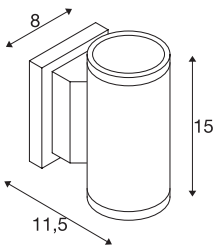

## MYRA

outdoor wall light, QPAR51, IP55, up/down, anthracite, max. 70W

The wall light of the MYRA series is made from painted aluminium and glass, which covers the lamp. Thanks to the position of the two sockets which are fitted, the mounted luminaire produces two equal but opposite cones of light (UP/DOWN). With protection class IP55, it is suitable for outdoor use. The electrical connection of the luminaire, which comes in various colours, is directly to the 230V mains supply. The MYRA series includes other floor stands, display fittings and can therefore be used universally.

## TECHNICAL DATA

Item no.	233115
Socket	GU10
Number of sockets	2
Number of different light outlets	2
IP Code	IP 55
Impact resistance class	IK 02
Impact resistance	0.2 Joule
Assembly	Surface
Assembly details	Wall
Primary nominal voltage	220-240V ~50/60Hz
Safety class	I
Wattage	35 W
Color	anthracite
Light outlet	direct - indirect
Width	8 cm
Height	15 cm
Depth	11.5 cm
Net weight	0.608 kg
Gross weight	0.817 kg
BIG WHITE Page	764