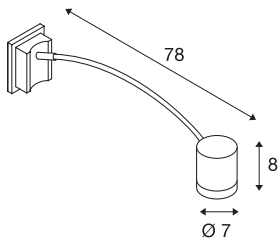

## MYRA DISPLAY

outdoor wall light, QPAR51, IP55, silver-grey, convex, max. 50W

The convex display fitting of the MYRA series is made from painted aluminium and glass, which covers the lamp. The lamp head mounted on the curved extension rod is rotatable and tiltable. With protection class IP55, it is suitable for outdoor use. The electrical connection of the luminaire, which comes in various colours, is directly to the 230V mains supply. The MYRA series includes other floor stands as well as wall lights and can therefore be used universally.

## TECHNICAL DATA

Item no.	233134
Socket	GU10
Number of sockets	1
Tilt range	45 °
Horizontal rotation range	340 °
Rotating or tilting	rotary Bar and tiltable
IP Code	IP 55
Impact resistance class	IK 02
Assembly	Surface
Assembly details	Wall
Primary nominal voltage	220-240V ~50/60Hz
Safety class	I
Wattage	50 W
Color	grey
Light outlet	direct
Height	8 cm
Depth	78 cm
Diameter	7 cm
Net weight	0.772 kg
Gross weight	1.33 kg
BIG WHITE Page	783