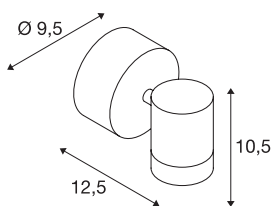

HELIA

outdoor wall light, single-headed, LED, 3000K, IP55, anthracite, tiltable, 8W

The puristic single-headed HELIA wall light consists of a cylindrical aluminium structure and it fitted with one warm-white high-voltage LED. The electrical connection of the luminaire, which comes in white, beige and anthracite, is made directly to the 230V mains supply. With protection class IP55, the floodlight is suitable for outdoor use. The lamps in the luminaire cannot be replaced. The HELIA series contains further pendants, wall lights, display lights, path lights and floor stands, and as such can be used universally.

TECHNICAL DATA

Item no.	233245
Number of different light outlets	1
Rotating or tilting	rotary Bar and tiltable
IP Code	IP 65
Impact resistance class	IK 04
Assembly	Surface
Assembly details	Ceiling,Wall
Primary nominal voltage	220-240V ~50/60Hz
Secondary power / voltage	500 mA
Safety class	I
Wattage	6.5 W
Minimum ambient temperature	-20 °C
Maximum ambient temperature	40 °C
Level of inrush current	4.5 A
Duration of inrush current	30 µs
Lumen	440 lm
Colour temperature	3000 Kelvin
Beam angle	35 °
Color	anthracite
CRI	80
LXXBXX data	L70B50
Service life	30000 h

Width	9.5 cm
Height	10.5 cm
Depth	12.5 cm
Net weight	0.627 kg
Gross weight	0.76 kg
BIG WHITE Page	809